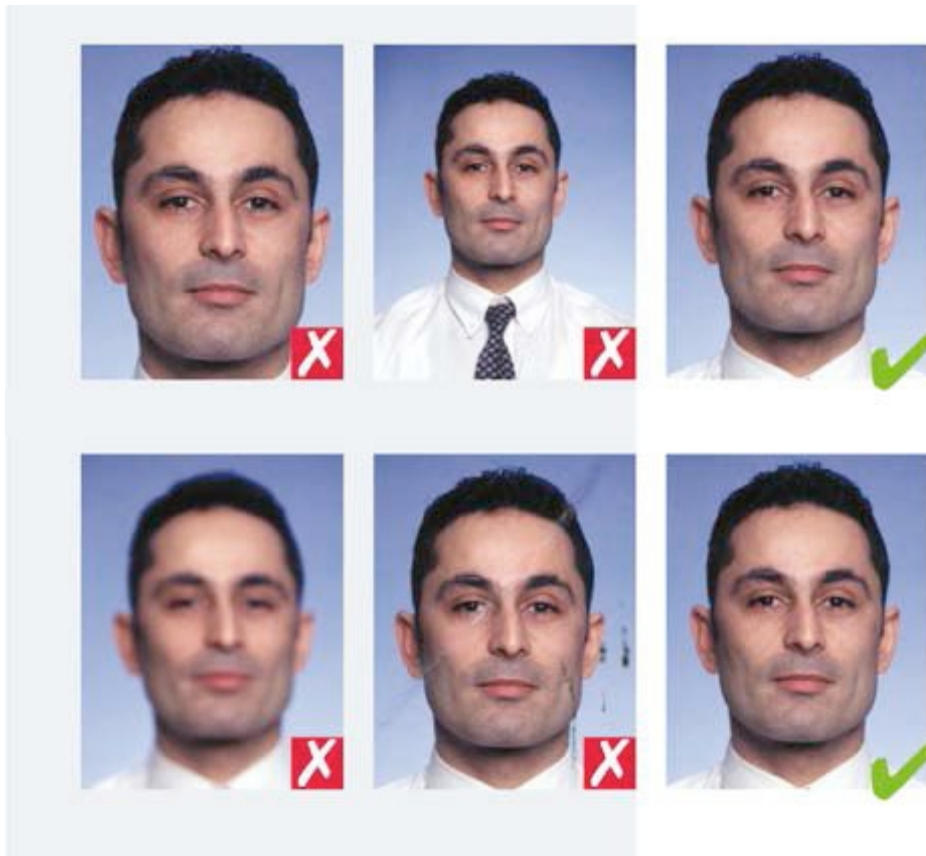

Photos requirements, visa Schengen

- 2 pictures
- No more than 6-months old
- Colour photo
- 35–40 mm in with(standard passportphotos)
- Close-up of head and topof shoulders so that the face takes up 70–80% ofthe photograph
- In sharp focus and clear
- Of high quality with no ink marks or creases